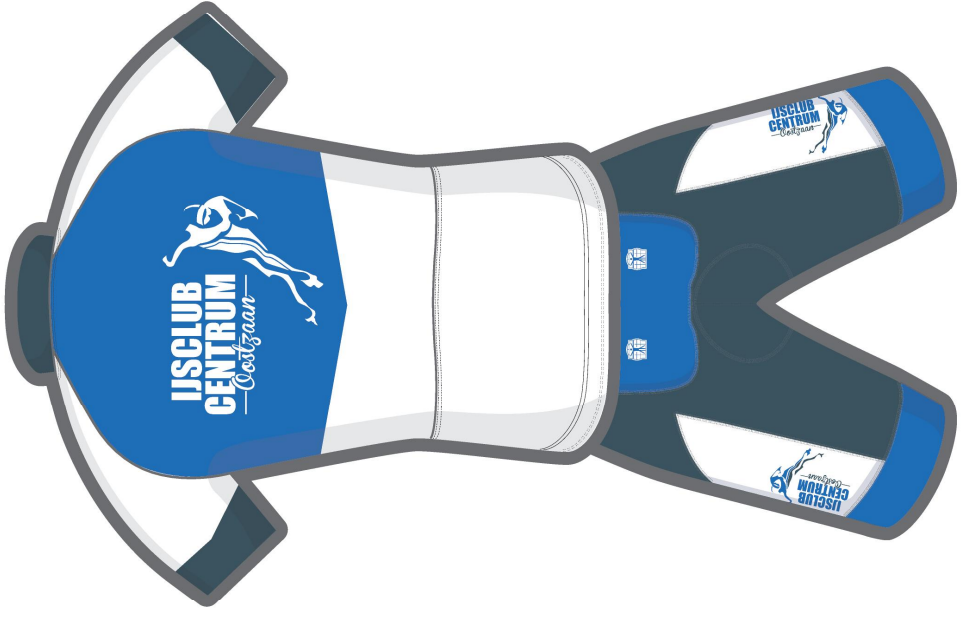

Back of short view