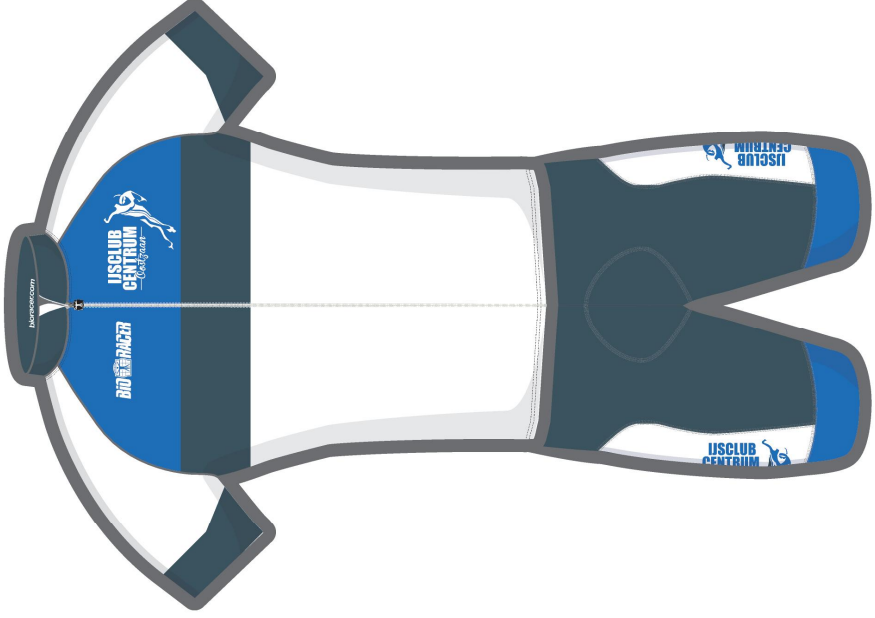

professional line

Front of short view