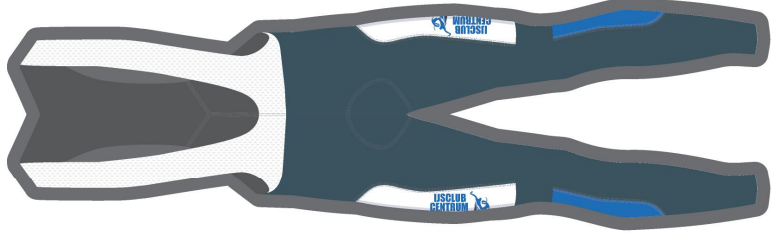

Long short view